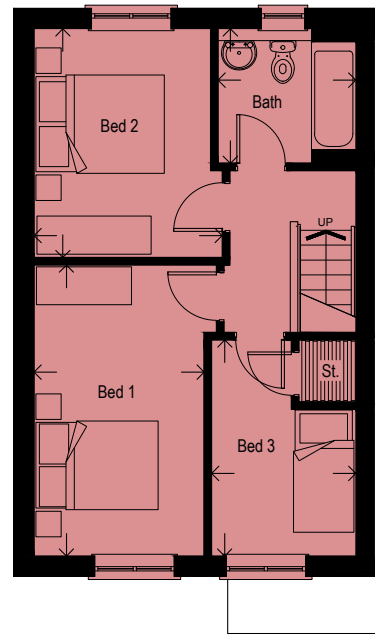

**WINFIELD
GARDENS**
ALLITHWAITE
CUMBRIA

THE MILNTHORPE - PLOTS 13 & 14* (* OPPOSITE HAND)

3 BEDROOM TERRACED HOUSE, WITH ALLOCATED PARKING

FLOOR AREA:
84 M² | 907 SQ FT

GROUND FLOOR

Living Room	4.49 x 4.04m		14'9" x 13'3"
Kitchen/Dining	3.75 x 3.69m		12'4" x 12'1"
Cloaks	1.77 x 1.20m		5'10" x 3'11"
Utility	1.81 x 1.20m		5'11" x 3'11"

FIRST FLOOR

Bedroom 1	4.59 x 2.68m		15'1" x 8'10"
Bedroom 2	3.61 x 2.97m		11'10" x 9'9"
Bedroom 3	3.41 x 2.27m		11'2" x 7'5"
Bathroom	2.17 x 2.12m		7'1" x 6'11"