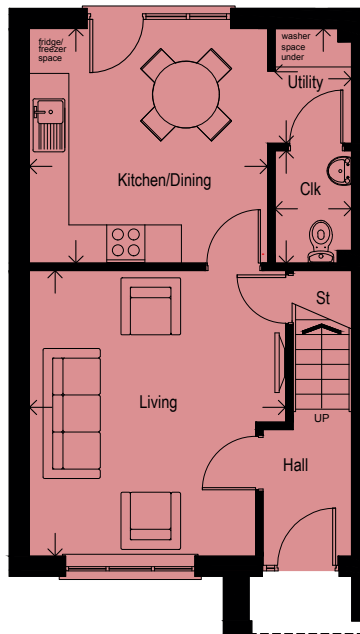

**WINFIELD
GARDENS**
ALLITHWAITE
CUMBRIA

THE MILNTHORPE - PLOTS 13 & 14* (* OPPOSITE HAND)

3 BEDROOM TERRACED HOUSE, WITH ALLOCATED PARKING

FLOOR AREA:
84 M² | 907 SQ FT

GROUND FLOOR

Living Room	4.49 x 4.04m		14'9" x 13'3"
Kitchen/Dining	3.75 x 3.69m		12'4" x 12'1"
Cloaks	1.77 x 1.20m		5'10" x 3'11"
Utility	1.81 x 1.20m		5'11" x 3'11"

FIRST FLOOR

Bedroom 1	4.59 x 2.68m		15'1" x 8'10"
Bedroom 2	3.61 x 2.97m		11'10" x 9'9"
Bedroom 3	3.41 x 2.27m		11'2" x 7'5"
Bathroom	2.17 x 2.12m		7'1" x 6'11"