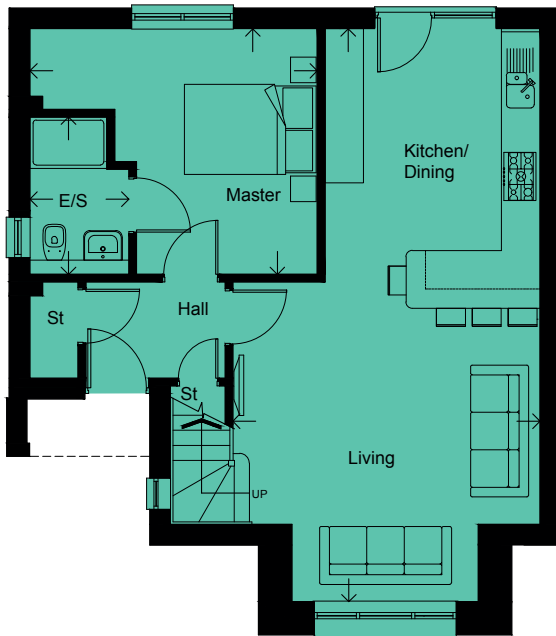

**WINFIELD
GARDENS**
ALLITHWAITE
CUMBRIA

THE ASPLEY PLUS - PLOTS 11 & 12

3 BEDROOM DETACHED HOUSE WITH DETACHED GARAGE

FLOOR AREA (EXCLUDING GARAGE): 111 M² | 1196 SQ FT

GROUND FLOOR

Living/Kitchen/Dining	8.91 x 4.78m		29'3" x 15'8"
Master Bedroom	4.47 x 3.82m		14'8" x 12'6"
En-Suite	2.45 x 1.54m		8'0" x 5'1"
Garage	6.00 x 3.00m		19'8" x 9'10"

FIRST FLOOR

Bedroom 2	7.71 x 3.57m		25'4" x 11'9"
Bedroom 3	4.07 x 2.07m		13'4" x 6'9"
Bathroom	2.89 x 2.06m		9'6" x 6'9"