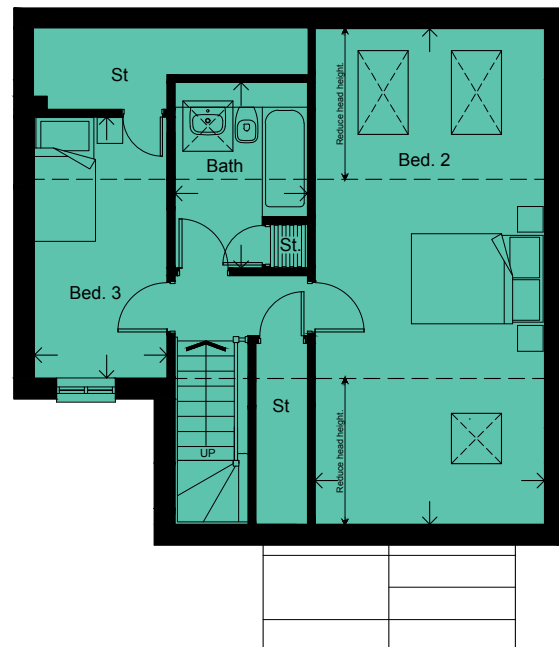

**WINFIELD
GARDENS**
ALLITHWAITE
CUMBRIA

THE ASPLEY PLUS - PLOTS 11 & 12

3 BEDROOM DETACHED HOUSE WITH DETACHED GARAGE

FLOOR AREA (EXCLUDING GARAGE): 111 M² | 1196 SQ FT

GROUND FLOOR

Living/Kitchen/Dining	8.91 x 4.78m		29'3" x 15'8"
Master Bedroom	4.47 x 3.82m		14'8" x 12'6"
En-Suite	2.45 x 1.54m		8'0" x 5'1"
Garage	6.00 x 3.00m		19'8" x 9'10"

FIRST FLOOR

Bedroom 2	7.71 x 3.57m		25'4" x 11'9"
Bedroom 3	4.07 x 2.07m		13'4" x 6'9"
Bathroom	2.89 x 2.06m		9'6" x 6'9"